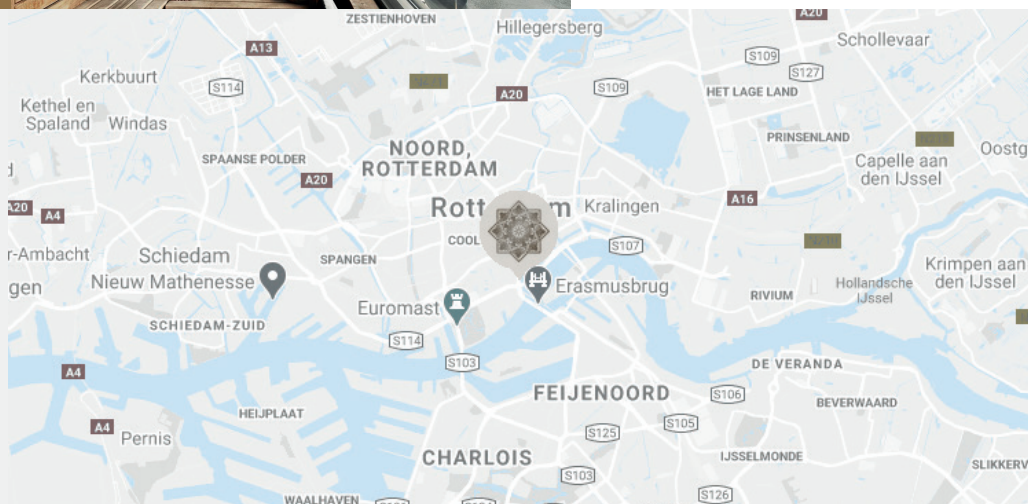

PARKING GARAGE ERASMUSBRUG
PARKING GARAGE DE BOOMPJES
VALET PARKING

ERASMUS BRIDGE - 0 M
MARITIME MUSEUM - 500 M
MARKTHAL - 1.000 M
EUROMAST - 1.700 M

Mainport by Inntel Hotels
Leuvehaven 77
3011 EA Rotterdam

GENERAL
T +31 (0) 10-2175757
E info@mainporthotel.com

MEETINGS & EVENTS
T +31 (0) 10-2175717
E meeting@mainporthotel.com

RESERVATIONS
T +31 (0) 10-2175707
E reservations@mainporthotel.com